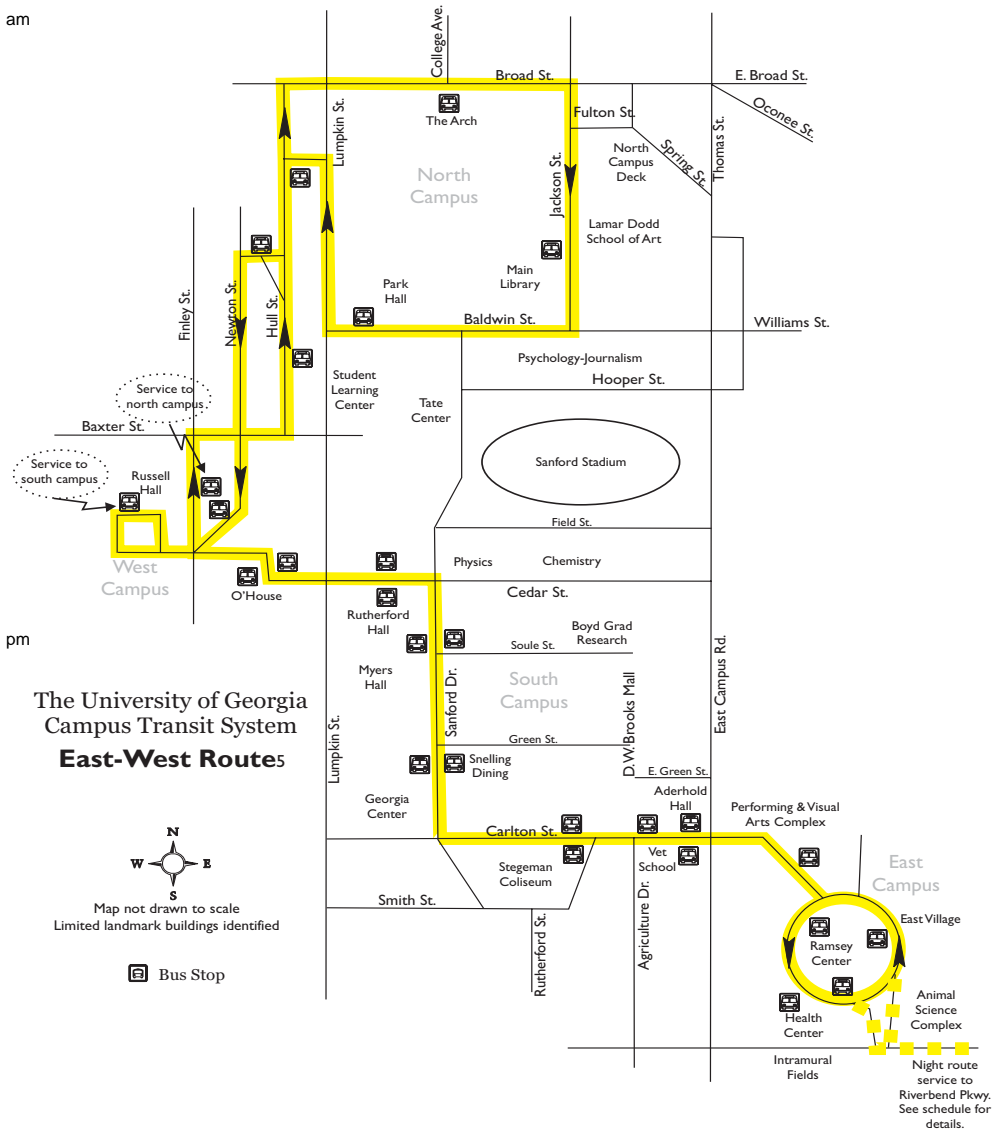

East-West Finals/Summer timetable

revised: 7/19/2006

East Campus Parking Deck	Creswell Hall	Hull St. Parking Deck	Jackson St. Bus Plaza	Hull St. Parking Deck	Russell Hall	East Village Dining Commons	Depart College Park Apartments (night service only)	East Campus Parking Deck
5:44	5:55	5:57	6:03	6:08	6:12	6:22	---	6:26
5:58	6:09	6:11	6:17	6:22	6:26	6:36	---	6:40
6:12	6:23	6:25	6:31	6:36	6:40	6:50	7:05	7:12
6:26	6:37	6:39	6:45	6:50	6:54	7:04	7:25	7:32
6:40	6:51	6:53	6:59	7:04	7:08	7:18	7:45	7:52
7:12	7:23	7:25	7:31	7:36	7:40	7:50	8:05	8:12
7:32	7:43	7:45	7:51	7:56	8:00	8:10	8:25	8:32
7:52	8:03	8:05	8:11	8:16	8:20	8:30	8:45	8:52
8:12	8:23	8:25	8:31	8:36	8:40	8:50	9:05	9:12
8:32	8:43	8:45	8:51	8:56	9:00	9:10	9:25	9:32
8:52	9:03	9:05	9:11	9:16	9:20	9:30	9:45	9:52
9:12	9:23	9:25	9:31	9:36	9:40	9:50	10:05	10:12
9:32	9:43	9:45	9:51	9:56	10:00	10:10	10:25	10:32
9:52	10:03	10:05	10:11	10:16	10:20	10:30	10:45	10:52
10:12	10:23	10:25	10:31	10:36	10:40	10:50	11:05	11:12
10:32	10:43	10:45	10:51	10:56	11:00	11:10	11:25	11:32
10:52	11:03	11:05	11:11	11:16	11:20	11:30	11:45	11:52
11:12	11:23	11:25	11:31	11:36	11:40	11:50	12:05	12:12 AM
11:32	11:43	11:45	11:51	11:56	12:00	12:10	12:25	out of service
11:52	12:03	12:05	12:11	12:16	12:20	12:30	12:45	out of service
12:12	12:23	12:25	12:31	12:36	12:40	12:50	1:05	out of service