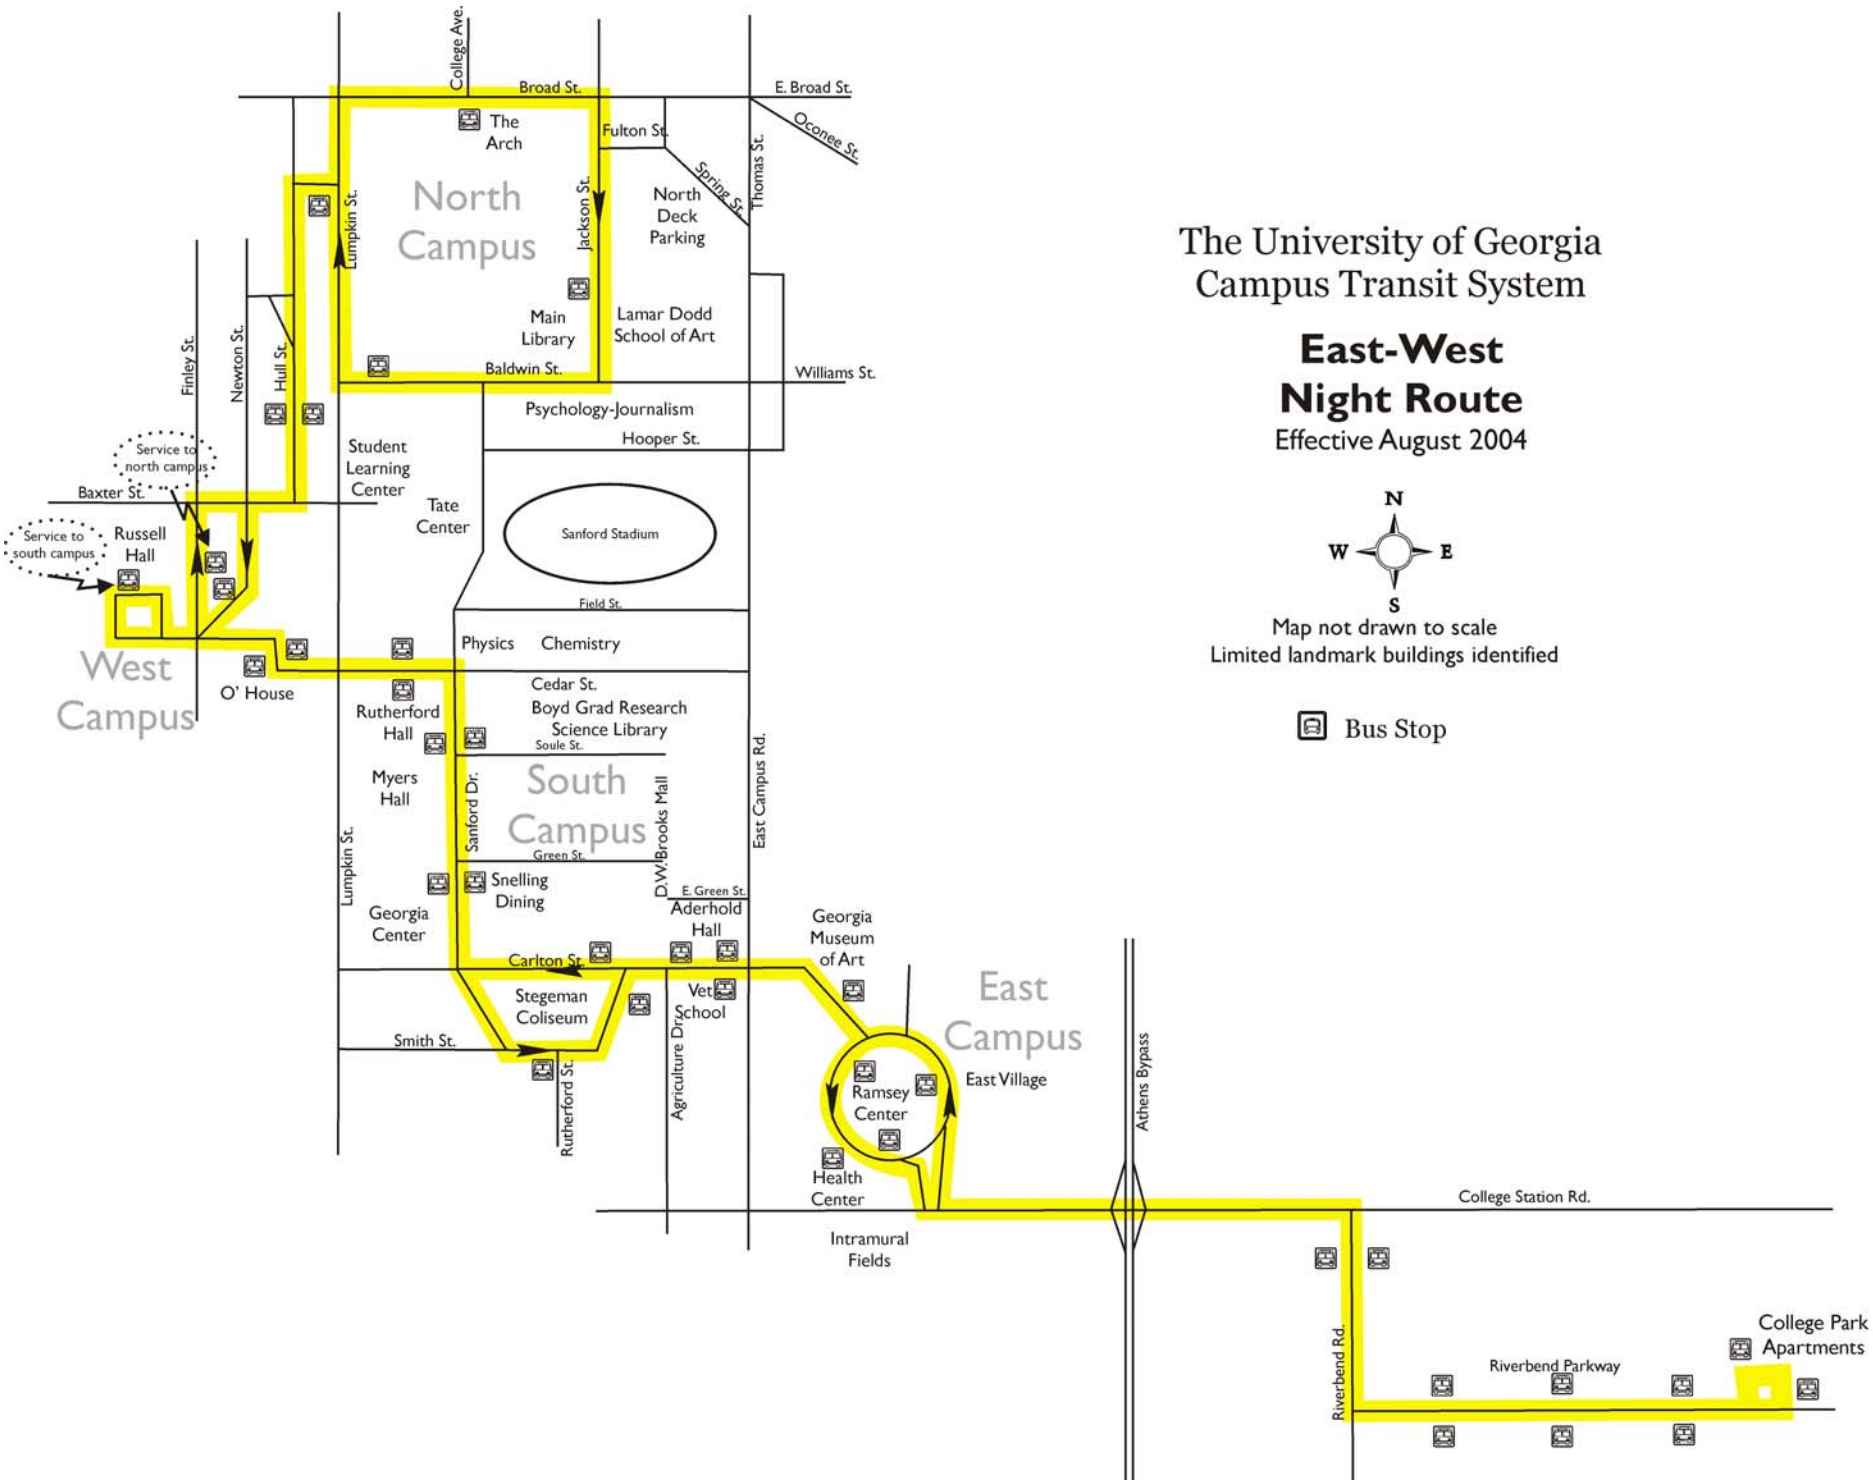

# The University of Georgia Campus Transit System

## East-West Night Route

Effective August 2004

Map not drawn to scale  
Limited landmark buildings identified

Bus Stop

# East-West Night

revised: 6/10/2004

East Campus Parking Deck	Creswell Hall	Hull St. Parking Deck	Jackson St. Bus Plaza	Hull St. Parking Deck	Russell Hall	East Village Dining Commons	Depart College Park Apartments	East Campus Parking Deck
-----------------------------------	------------------	-----------------------------	-----------------------------	-----------------------------	-----------------	--------------------------------------	---	-----------------------------------

continued from Daytime Service

6:12	6:23	6:25	6:31	6:36	6:40	6:50	7:05	7:12	PM
6:26	6:37	6:39	6:45	6:50	6:54	7:04	7:25	7:32	
6:40	6:51	6:53	6:59	7:04	7:08	7:18	7:45	7:52	
7:12	7:23	7:25	7:31	7:36	7:40	7:50	8:05	8:12	
7:32	7:43	7:45	7:51	7:56	8:00	8:10	8:25	8:32	
7:52	8:03	8:05	8:11	8:16	8:20	8:30	8:45	8:52	
8:12	8:23	8:25	8:31	8:36	8:40	8:50	9:05	9:12	
8:32	8:43	8:45	8:51	8:56	9:00	9:10	9:25	9:32	
8:52	9:03	9:05	9:11	9:16	9:20	9:30	9:45	9:52	
9:12	9:23	9:25	9:31	9:36	9:40	9:50	10:05	10:12	
9:32	9:43	9:45	9:51	9:56	10:00	10:10	10:25	10:32	
9:52	10:03	10:05	10:11	10:16	10:20	10:30	10:45	10:52	
10:12	10:23	10:25	10:31	10:36	10:40	10:50	11:05	11:12	
10:32	10:43	10:45	10:51	10:56	11:00	11:10	11:25	11:32	
10:52	11:03	11:05	11:11	11:16	11:20	11:30	11:45	11:52	
11:12	11:23	11:25	11:31	11:36	11:40	11:50	12:05	12:12	AM
11:32	11:43	11:45	11:51	11:56	12:00	12:10	12:25		out of service
11:52	12:03	12:05	12:11	12:16	12:20	12:30	12:45		out of service
12:12	12:23	12:25	12:31	12:36	12:40	12:50	1:05		out of service