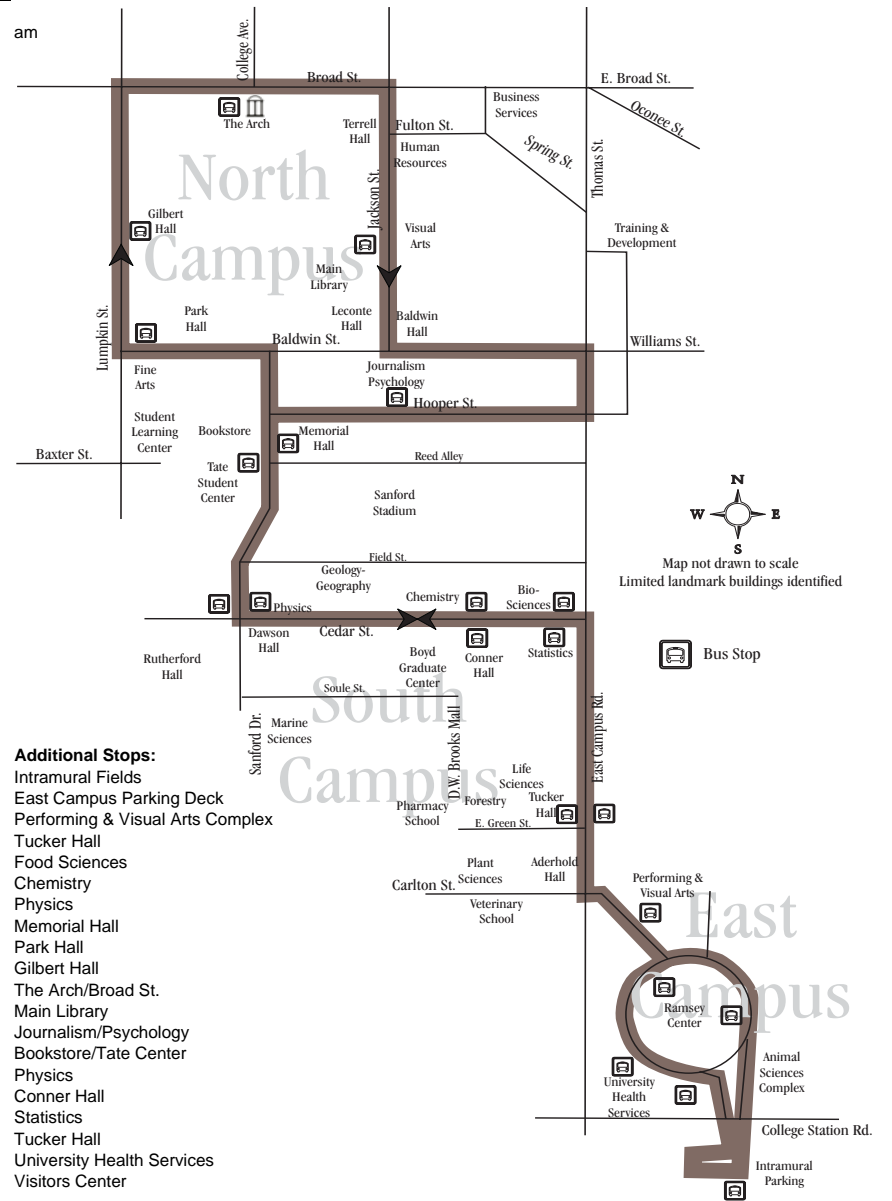

Orbit Route

Out of Service
Out of Service
Out of Service