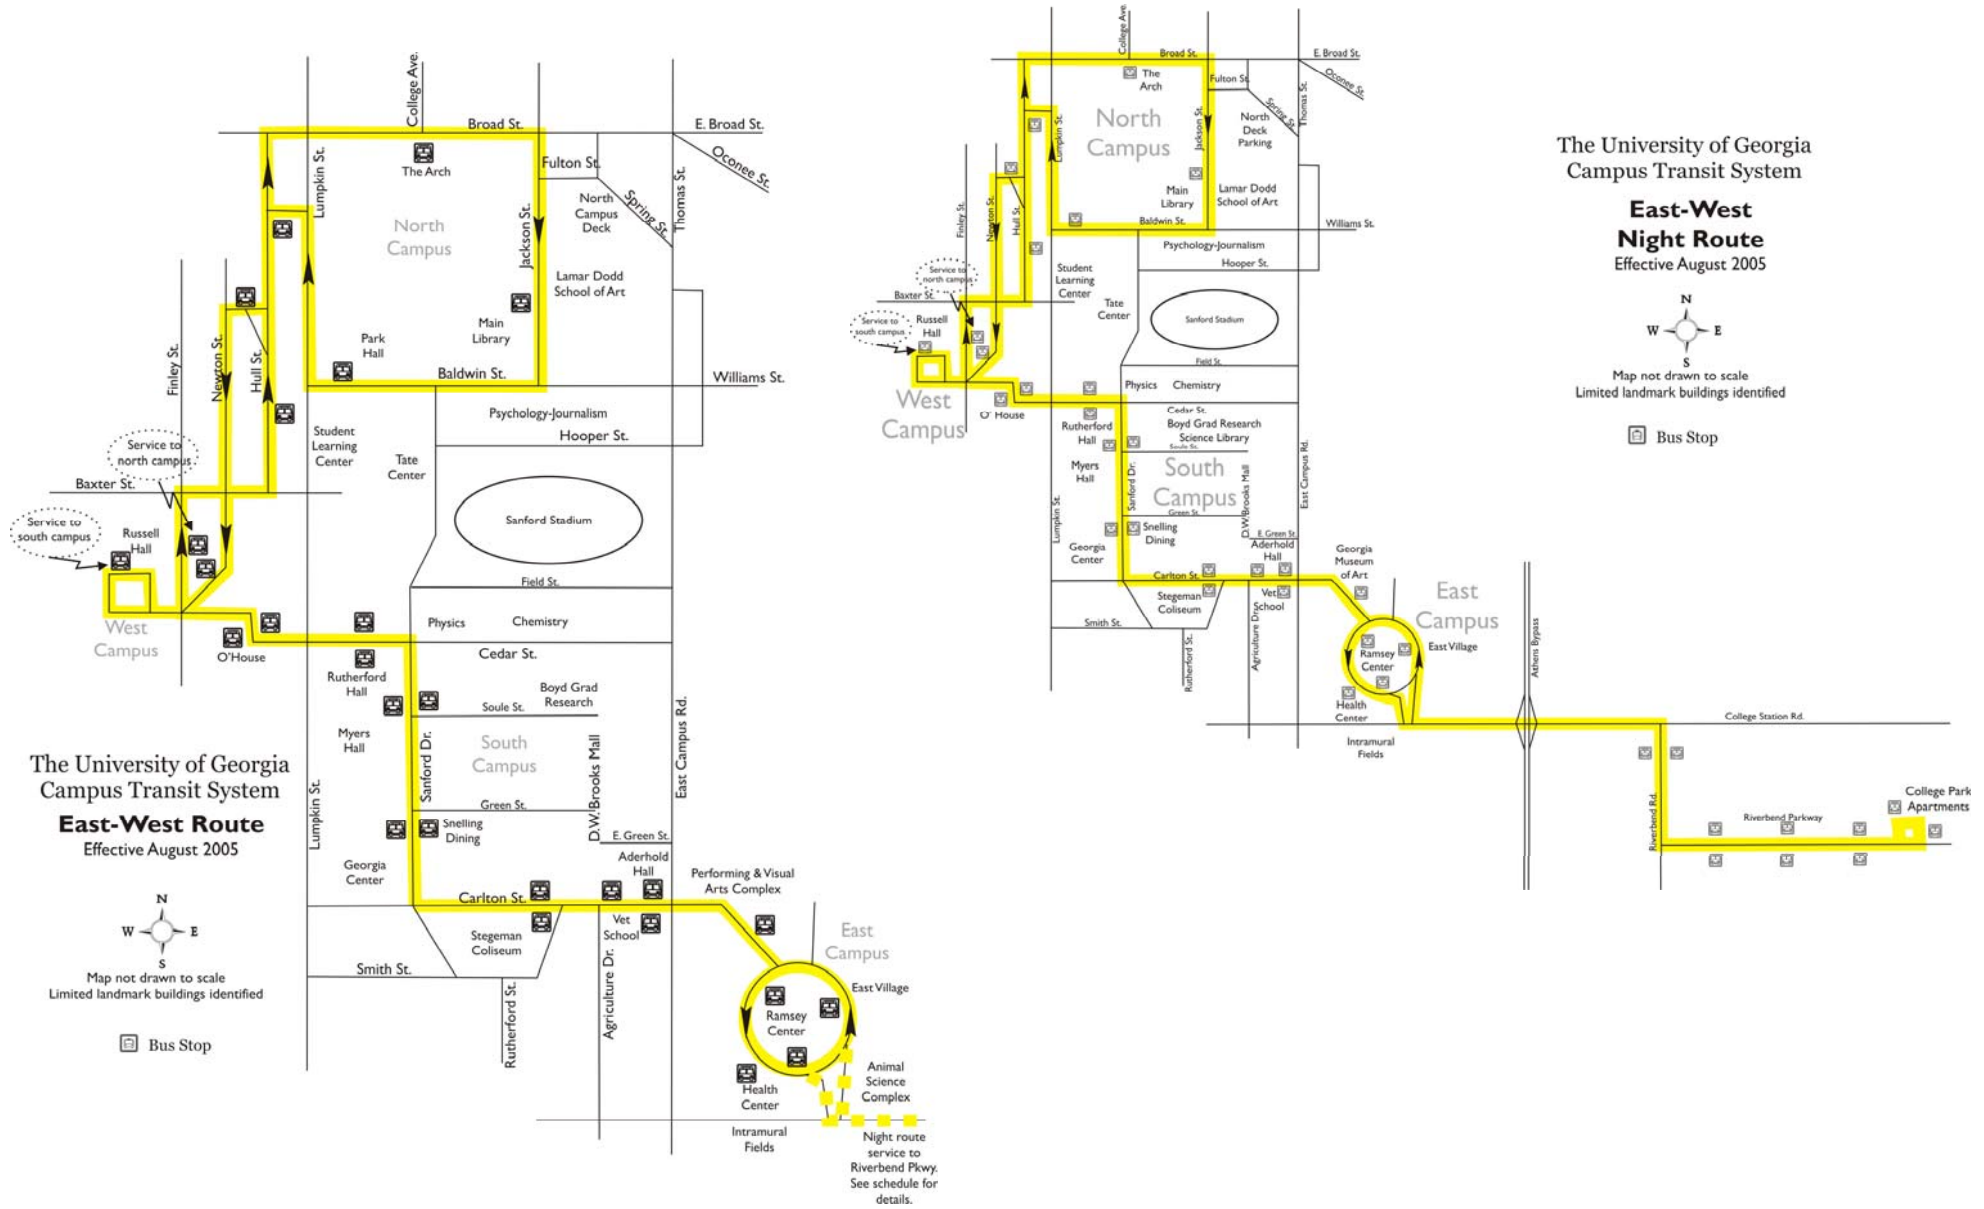

# East West Route Maps

The University of Georgia  
Campus Transit System

**East-West  
Night Route**  
Effective August 2005

Map not drawn to scale  
Limited landmark buildings identified

Bus Stop

The University of Georgia  
Campus Transit System  
**East-West Route**  
Effective August 2005

Map not drawn to scale  
Limited landmark buildings identified

Bus Stop

Night route service to Riverbend Pkwy. See schedule for details.