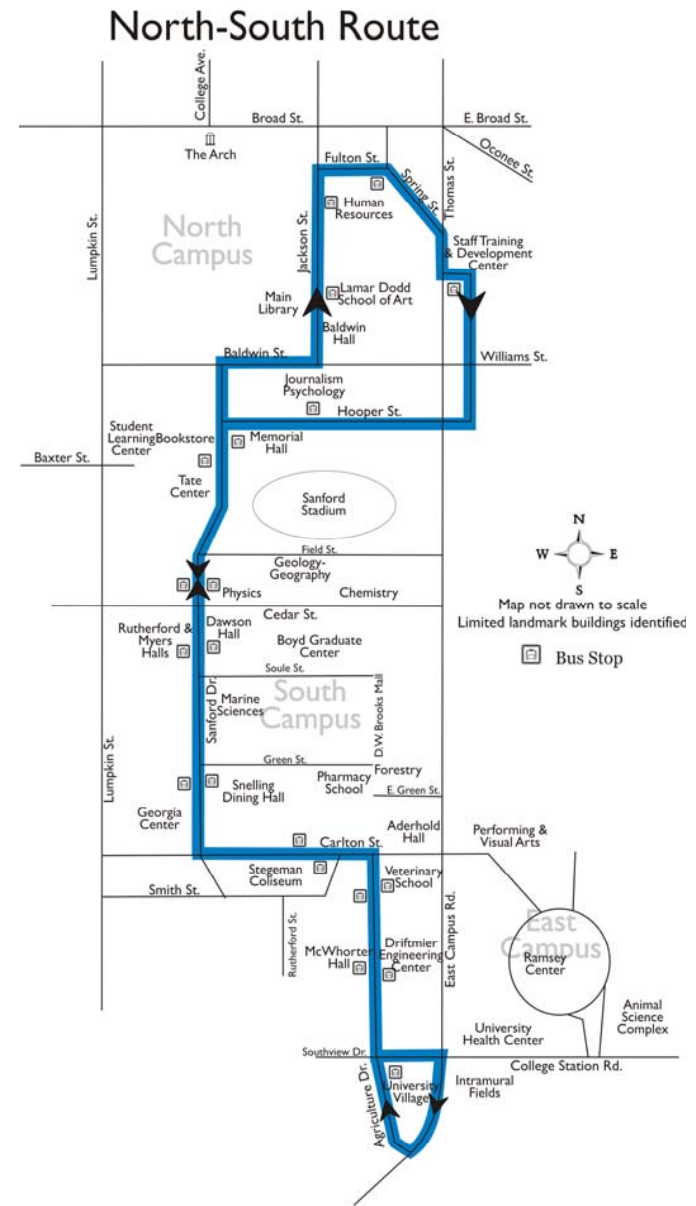

**North-South Timetable**

Effective: 1/9/2006

College Station Rd. @ Bldg. F	Carlton St. Coliseum	Memorial Hall	Human Resources	Staff Training Center	Bookstore Tate Center	Georgia Center Snelling Hall	College Station Rd. @ Bldg. F
-------------------------------	----------------------	---------------	-----------------	-----------------------	-----------------------	------------------------------	-------------------------------

**North-South Route**