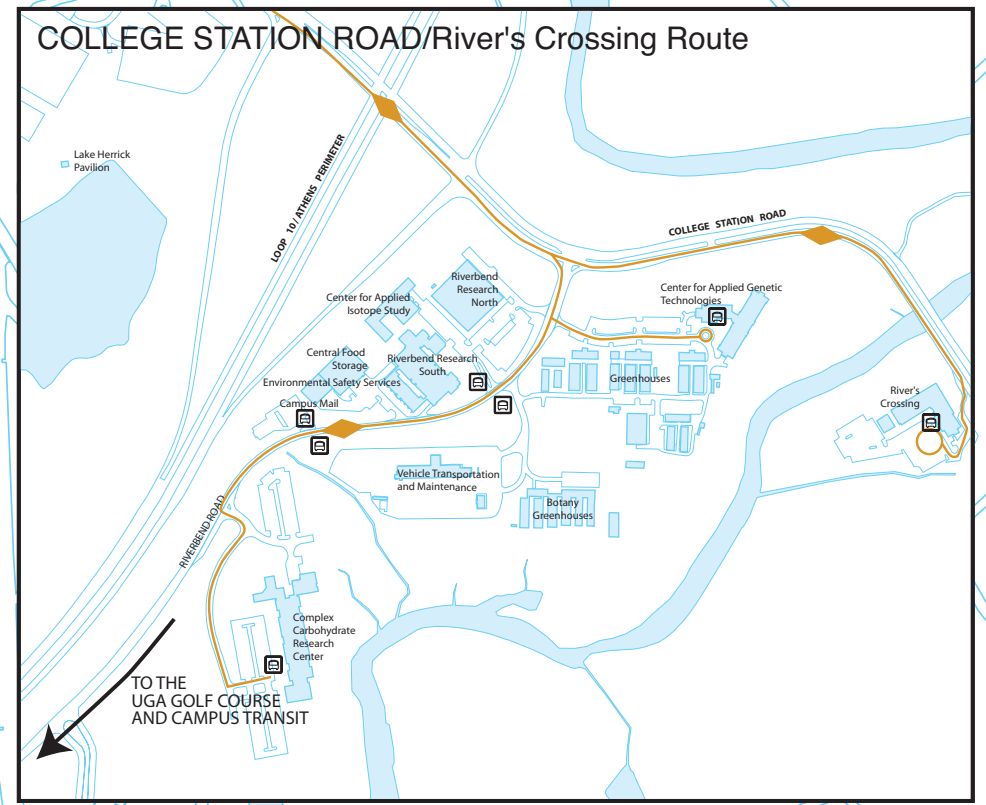

UGA Campus Bus Routes Map

BUS ROUTES AND STOPS			
Route	Color	Route	Color
Ag Hill	AG	North/South	NS
East Campus Express	ECX	Orbit	O
East/West	EW	River's Crossing	RC
Family Housing	FH	Russell Hall	RH
Milledge Avenue	M	Weekender	WE
Bus Route travels in both directions		Bus Route travels in direction of arrow	
Bus Stops			

Athens Transit
Routes and Numbers identified by 25

For Further Information about these routes Call Athens Transit at 613-3430