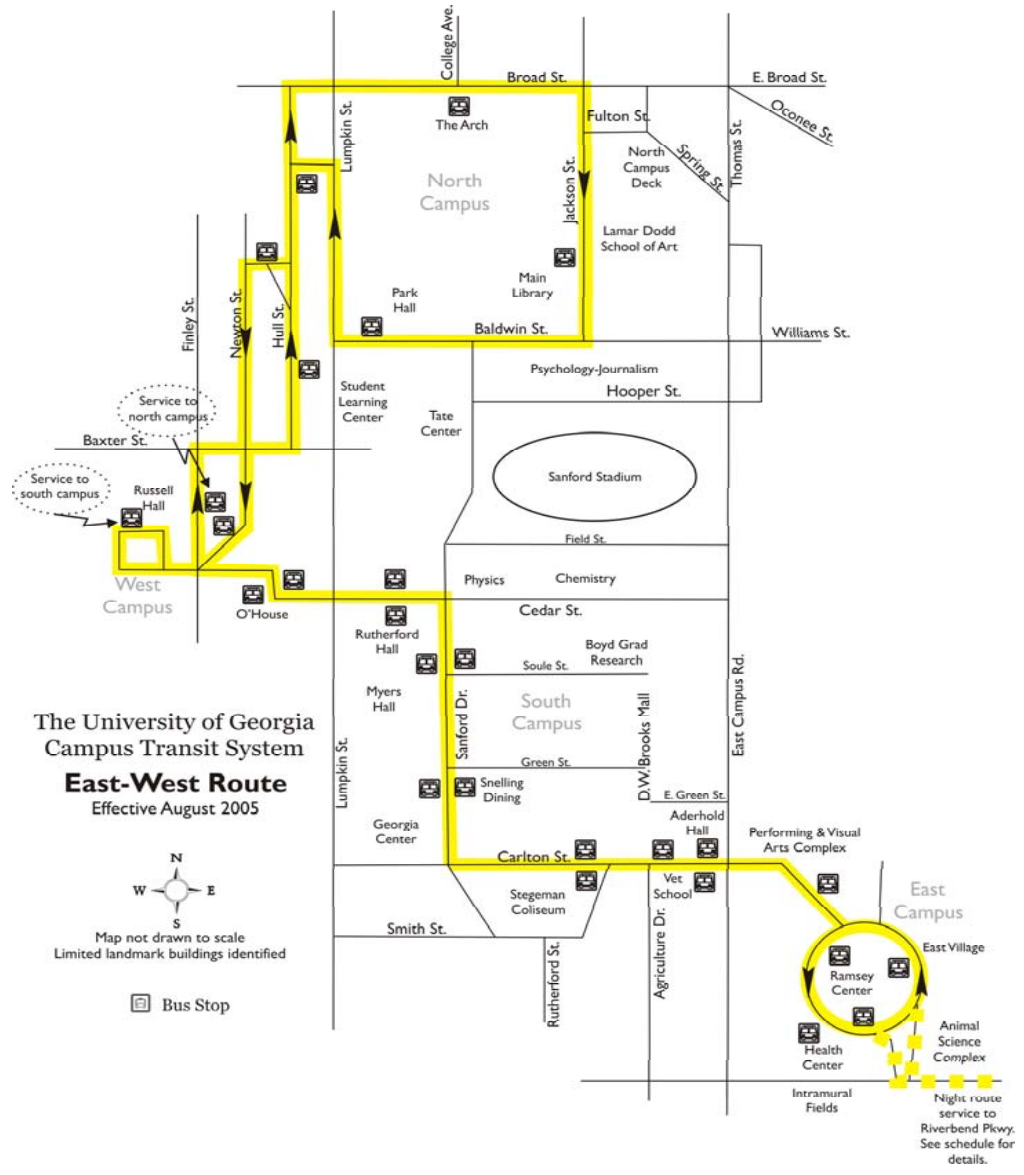

East-West timetable

revised: 8/6/2007

East Campus Parking Deck	Hull St. Parking Deck	Jackson St. Bus Plaza	Waddell St. at Florida Ave. Parking Deck	Russell Hall	East Village Dining Commons	Depart University Apartments (night service only)	East Campus Parking Deck	
2:41	2:54	2:58	3:04	3:11	3:15	3:23	---	3:29
2:49	3:02	3:06	3:12	3:19	3:23	3:31	---	3:37
2:57	3:10	3:14	3:20	3:27	3:31	3:39	---	3:45 out of service
3:05	3:18	3:22	3:28	3:35	3:39	3:47	---	3:53
3:13	3:26	3:30	3:36	3:43	3:47	3:55	---	4:01 out of service
3:21	3:34	3:38	3:44	3:51	3:55	4:03	---	4:09
3:29	3:42	3:46	3:52	3:59	4:03	4:11	---	4:17 out of service
3:37	3:50	3:54	4:00	4:07	4:11	4:19	---	4:25
3:53	4:06	4:10	4:16	4:23	4:27	4:35	---	4:41
4:09	4:22	4:26	4:32	4:39	4:43	4:51	---	4:57
4:25	4:38	4:42	4:48	4:55	4:59	5:07	---	5:13
4:41	4:54	4:58	5:04	5:11	5:15	5:23	---	5:29
4:57	5:10	5:14	5:20	5:27	5:31	5:39	---	5:45
5:13	5:26	5:30	5:36	5:43	5:47	5:55	---	6:01
5:29	5:42	5:46	5:52	5:59	6:03	6:11	---	6:17
5:45	5:58	6:02	6:08	6:15	6:19	6:27	---	6:33
6:01	6:14	6:16	6:22	6:27	6:33	6:41	6:50	6:57
6:17	6:30	6:35	6:38	6:46	6:48	6:57	7:10	7:17
6:33	6:46	6:50	6:54	7:09	7:09	7:17	7:30	7:37
6:57	7:06	7:10	7:14	7:29	7:29	7:37	7:50	7:57
7:17	7:26	7:30	7:34	7:49	7:49	7:57	8:10	8:17
7:37	7:46	7:50	7:54	8:09	8:09	8:17	8:30	8:37
7:57	8:06	8:10	8:14	8:29	8:29	8:37	8:50	8:57
8:17	8:26	8:30	8:34	8:49	8:49	8:57	9:10	9:17
8:37	8:46	8:50	8:54	9:09	9:09	9:17	9:30	9:37
8:57	9:06	9:10	9:14	9:29	9:29	9:37	9:50	9:57
9:17	9:26	9:30	9:34	9:49	9:49	9:57	10:10	10:17
9:37	9:46	9:50	9:54	10:09	10:09	10:17	10:30	10:37
9:57	10:06	10:10	10:14	10:29	10:29	10:37	10:50	10:57
10:17	10:26	10:30	10:34	10:49	10:49	10:57	11:10	11:17
10:37	10:46	10:50	10:54	11:09	11:09	11:17	11:30	11:37
10:57	11:06	11:10	11:14	11:29	11:29	11:37	11:50	11:57
11:17	11:26	11:30	11:34	11:49	11:49	11:57	12:10	12:17 am
11:37	11:46	11:50	11:54	12:09	12:09	12:17	12:30	out of service
11:57	12:06	12:10	12:14	12:29	12:29	12:37	12:50	out of service
12:17	12:26	12:30	12:34	12:49	12:49	12:57	1:10	out of service