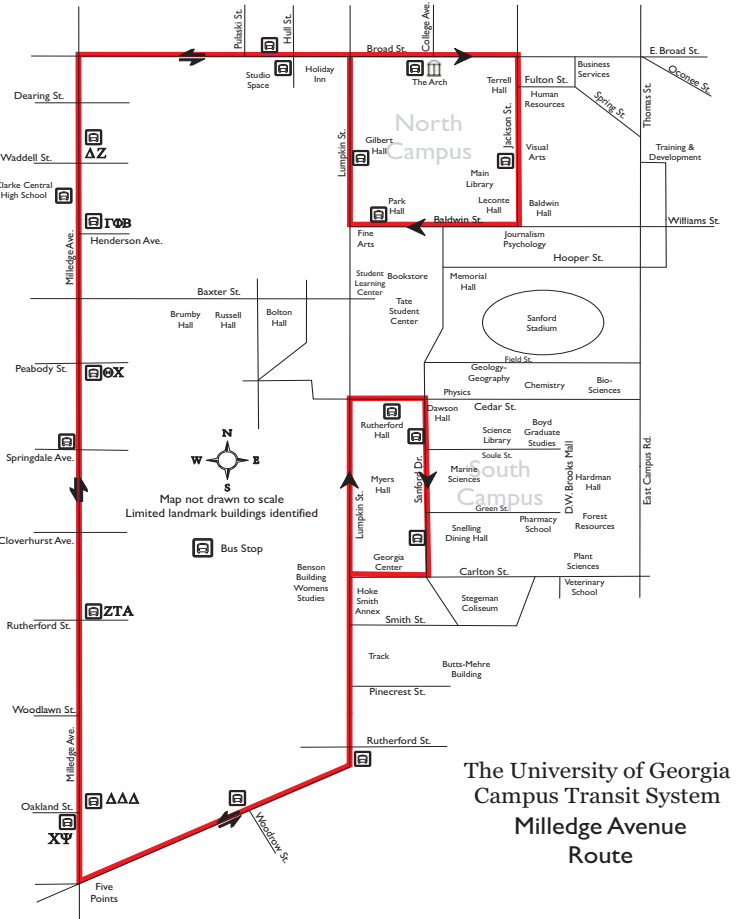

The University of Georgia
Campus Transit System
Milledge Avenue
Route

Milledge Avenue

revised: 7/23/2008

to Milledge Ave & South Campus-> to Milledge Ave & North Campus----->

dep. Jackson St. Bus Plaza	Clarke Central High School	Five Points	Snelling/ Georgia Center	Five Points	Waddell St.	arr. Jackson St Bus Plaza
2:43	2:50	2:59	3:04	3:09	3:15	3:22
2:50	2:57	3:06	3:11	3:16	3:22	3:29
2:56	3:03	3:12	3:17	3:22	3:28	3:35
3:03	3:10	3:19	3:24	3:29	3:35	3:42
3:09	3:16	3:25	3:30	3:35	3:41	3:48
3:16	3:23	3:32	3:37	3:42	3:48	3:55
3:22	3:29	3:38	3:43	3:48	3:54	4:01
3:29	3:36	3:45	3:50	3:55	4:01	4:08
3:35	3:42	3:51	3:56	4:01	4:07	4:14
3:42	3:49	3:58	4:03	4:08	4:14	4:21
3:48	3:55	4:04	4:09	4:14	4:20	4:27
3:55	4:02	4:11	4:16	4:21	4:27	4:34
4:01	4:08	4:17	4:22	4:27	4:33	4:40
4:08	4:15	4:24	4:29	4:34	4:40	4:47
4:14	4:21	4:30	4:35	4:40	4:46	4:53
4:21	4:28	4:37	4:42	4:47	4:53	5:00
4:27	4:34	4:43	4:48	4:53	4:59	5:06
4:34	4:41	4:50	4:55	5:00	5:06	5:13
4:40	4:47	4:56	5:01	5:06	5:12	5:19
4:47	4:54	5:03	5:08	5:13	5:19	5:26
4:53	5:00	5:09	5:14	5:19	5:25	5:32 out of service
5:00	5:07	5:16	5:21	5:26	5:32	5:39
5:06	5:13	5:22	5:27			out of service
5:13	5:19	5:28	5:33	5:38	5:44	5:51
5:19	5:25	5:34	5:39			out of service
5:26	5:31	5:40	5:45	5:50	5:56	6:03
5:39	5:43	5:52	5:57	6:02	6:08	6:15
5:51	5:55	6:04	6:09	6:14	6:20	6:27
6:03	6:07	6:16	6:21	6:26	6:32	6:39
6:15	6:19	6:28	6:33	6:38	6:44	6:51 out of service
6:27	6:31	6:40	6:45	6:50	6:56	7:03
6:39	6:45	6:54	7:00	7:06	7:12	7:21
7:03	7:10	7:16	7:21	7:26	7:32	7:39
7:21	7:28	7:34	7:39	7:44	7:50	7:57
7:39	7:46	7:52	7:57	8:02	8:08	8:15
7:57	8:04	8:10	8:15	8:20	8:26	8:33
8:15	8:22	8:28	8:33	8:38	8:44	8:51
8:33	8:40	8:46	8:51	8:56	9:02	9:09
8:51	8:58	9:04	9:09	9:14	9:20	9:27
9:09	9:16	9:22	9:27	9:32	9:38	9:45
9:27	9:34	9:40	9:45	9:50	9:56	10:03
9:45	9:52	9:58	10:03	10:08	10:14	10:21 out of service
10:03	10:10	10:16	10:21			out of service

The University of Georgia
Campus Transit System
Milledge Avenue
Route