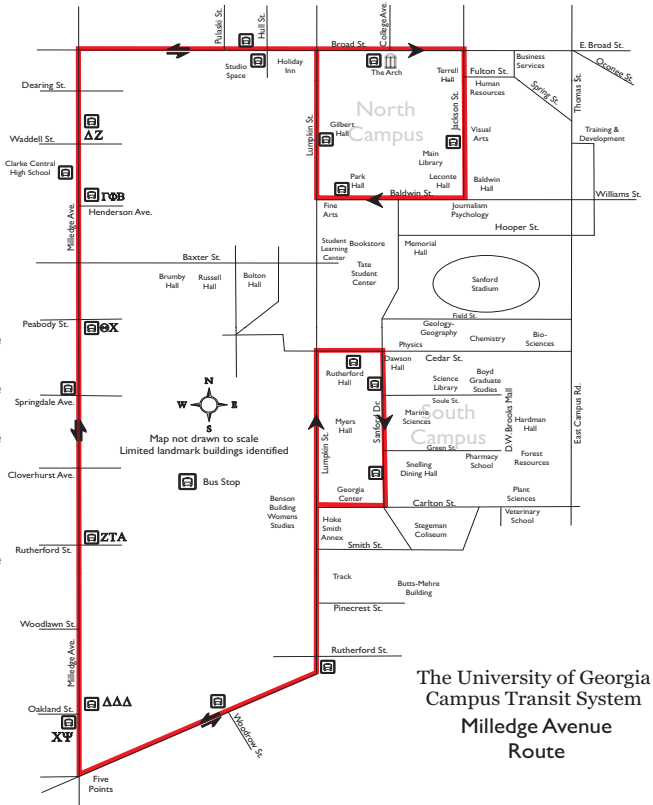

The University of Georgia
Campus Transit System
Milledge Avenue
Route

Milledge Avenue

revised: 7/23/2008

to Milledge Ave & South Campus-> to Milledge Ave & North Campus----->

dep. Jackson St. Bus Plaza	Clarke Central High School	Five Points	Snelling/ Georgia Center	Five Points	Waddell St.	arr. Jackson St Bus Plaza
2:43	2:50	2:59	3:04	3:09	3:15	3:22
2:50	2:57	3:06	3:11	3:16	3:22	3:29
2:56	3:03	3:12	3:17	3:22	3:28	3:35
3:03	3:10	3:19	3:24	3:29	3:35	3:42
3:09	3:16	3:25	3:30	3:35	3:41	3:48
3:16	3:23	3:32	3:37	3:42	3:48	3:55
3:22	3:29	3:38	3:43	3:48	3:54	4:01
3:29	3:36	3:45	3:50	3:55	4:01	4:08
3:35	3:42	3:51	3:56	4:01	4:07	4:14
3:42	3:49	3:58	4:03	4:08	4:14	4:21
3:48	3:55	4:04	4:09	4:14	4:20	4:27
3:55	4:02	4:11	4:16	4:21	4:27	4:34
4:01	4:08	4:17	4:22	4:27	4:33	4:40
4:08	4:15	4:24	4:29	4:34	4:40	4:47
4:14	4:21	4:30	4:35	4:40	4:46	4:53
4:21	4:28	4:37	4:42	4:47	4:53	5:00
4:27	4:34	4:43	4:48	4:53	4:59	5:06
4:34	4:41	4:50	4:55	5:00	5:06	5:13
4:40	4:47	4:56	5:01	5:06	5:12	5:19
4:47	4:54	5:03	5:08	5:13	5:19	5:26
4:53	5:00	5:09	5:14	5:19	5:25	5:32 out of service
5:00	5:07	5:16	5:21	5:26	5:32	5:39
5:06	5:13	5:22	5:27			out of service
5:13	5:19	5:28	5:33	5:38	5:44	5:51
5:19	5:25	5:34	5:39			out of service
5:26	5:31	5:40	5:45	5:50	5:56	6:03
5:39	5:43	5:52	5:57	6:02	6:08	6:15
5:51	5:55	6:04	6:09	6:14	6:20	6:27
6:03	6:07	6:16	6:21	6:26	6:32	6:39
6:15	6:19	6:28	6:33	6:38	6:44	6:51 out of service
6:27	6:31	6:40	6:45	6:50	6:56	7:03
6:39	6:45	6:54	7:00	7:06	7:12	7:21
7:03	7:10	7:16	7:21	7:26	7:32	7:39
7:21	7:28	7:34	7:39	7:44	7:50	7:57
7:39	7:46	7:52	7:57	8:02	8:08	8:15
7:57	8:04	8:10	8:15	8:20	8:26	8:33
8:15	8:22	8:28	8:33	8:38	8:44	8:51
8:33	8:40	8:46	8:51	8:56	9:02	9:09
8:51	8:58	9:04	9:09	9:14	9:20	9:27
9:09	9:16	9:22	9:27	9:32	9:38	9:45
9:27	9:34	9:40	9:45	9:50	9:56	10:03
9:45	9:52	9:58	10:03	10:08	10:14	10:21 out of service
10:03	10:10	10:16	10:21			out of service