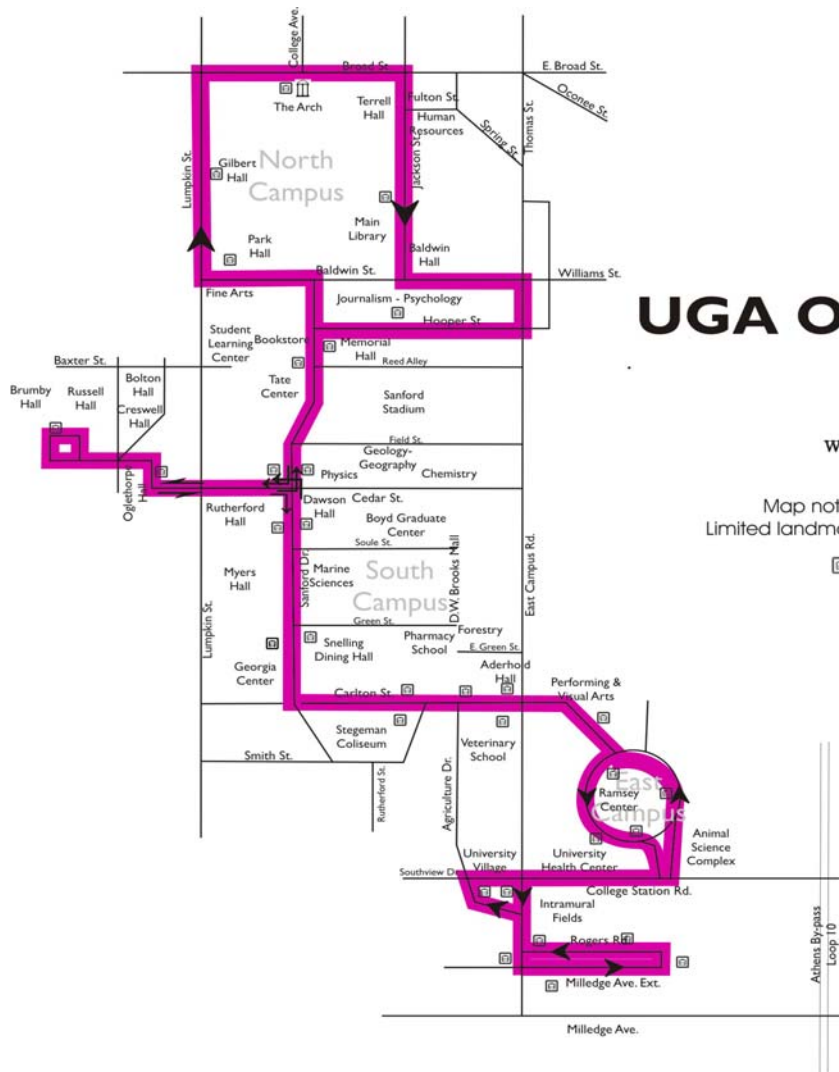

UGA Overnight

Updated: 7/23/2008

Family Housing Building S	East Campus Parking Deck	Snelling Dining Commons	Russell Hall	Memorial Hall	The Arch	Tate Center	Russell Hall	Georgia Center	East Village Commons	Family Housing Building S	
Northbound to Arch					Southbound to Family Housing						
12:50	12:53	12:56	1:02	1:06	1:10	1:15	1:19	1:22	1:25	1:30 AM	
1:10	1:13	1:16	1:22	1:26	1:30	1:35	1:39	1:42	1:45	1:50	
1:30	1:33	1:36	1:42	1:46	1:50	1:55	1:59	2:02	2:05	2:10	
1:50	1:53	1:56	2:02	2:06	2:10	2:15	2:19	2:22	2:25	2:30	
2:10	2:13	2:16	2:22	2:26	2:30	2:35	2:39	2:42	2:45	2:50	
2:30	2:33	2:36	2:42	2:46	2:50	2:55	2:59	3:02	3:05	3:10	
2:50	2:53	2:56	3:02	3:06	3:10	3:15	3:19	3:22	3:25	3:30 Out of Service	
3:10	3:13	3:16	3:22	3:26	3:30	3:35	3:39	3:42	3:45	3:50	
3:50	3:53	3:56	4:02	4:06	4:10	4:15	4:19	4:22	4:25	4:30 Out of Service	
4:10	4:13	4:16	4:22	4:26	4:30	4:35	4:39	4:42	4:45	4:50	
4:50	4:53	4:56	5:02	5:06	5:10	5:15	5:19	5:22	5:25	5:30	
5:10	5:13	5:16	5:22	5:26	5:30	5:35	5:39	5:42	5:45	5:50	
5:30	5:33	5:36	5:42	5:46	5:50	5:55	5:59	6:02	6:05	6:10	
5:50	5:53	5:56	6:02	6:06	6:10	6:15	6:19	6:22	6:25	6:30 Out of Service	
6:10	6:13	6:16	6:22	6:26	6:30	6:35	6:39	6:42	6:45	6:50 Out of Service	

Overnight buses will make the following stops automatically:

- Family Housing Building S
- East Campus Deck
- Snelling Dining Commons
- Russell Hall in both directions
- The Arch
- Tate Center
- Georgia Center
- East Village Commons

All other stops will be made on demand only.

UGA Overnight

Map not drawn to scale
Limited landmark buildings identified

Bus Stop